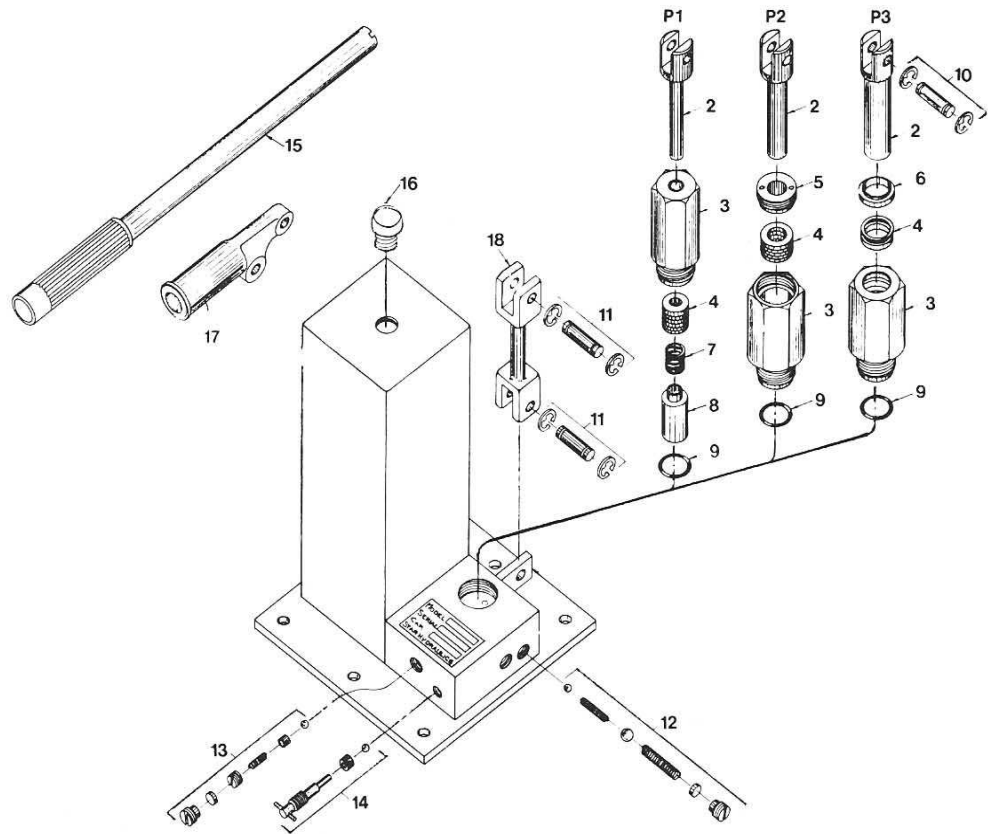

P SERIES

STAR Single Piston Screw Release Pumps

1/2" - 3/4" - 1" Diameters

LR Models

PL Models

These models can be:

- hand operated
- with or without reservoirs
- base or flange mounted
- made of stainless steel

Please give the following information when ordering parts:

- Part Number
- Part Name
- Model No. of Pump

	1/2" Piston	3/4" Piston	1" Piston
MODELS:	P1A P1A-LR P1A-PL P1A-LR-SS ++	P2A P2A-LR P2A-PL	P3A P3A-LR P3A-PL
Part No.	Part No.	Part No.	Part No.
2	P1A-RK	P2A-RK	P3A-RK
3	P1-7	P2-4	P3-2
3	P1-6	P2-2	P3-3
4	* P1-17	* P2-5	* P3-4
5	---	P2-3	---
6	---	---	* P3-6
7	P1-18	---	---
8	P1-19	---	---
9	* P1-20	* P1-20	* P1-20
10	CP13-10RP	CP13-10RP	CP13-10RP
11	CP13-10RP	CP13-10RP	CP13-10RP
12	* P1-12RP	* P1-12RP	* P1-12RP
13	* CP13-13RP	* P3-13RP	* P3-13RP
14	* P1-3RP	* P1-3RP	* P1-3RP
15	P1-5	P1-5	P1-5
16	P1-16	P1-16	P1-16
17	CP13-9	CP13-9	CP13-9
18	CP13-12	CP13-12	CP13-12
	* CP13-44	* CP13-44	* CP13-44

++ add "-SS" to Part No.

STAR HYDRAULICS, INC.

2727 CLINTON STREET, RIVER GROVE, ILLINOIS 60171-1598 • PHONE 708/453-3238 • FAX 708/453-0297