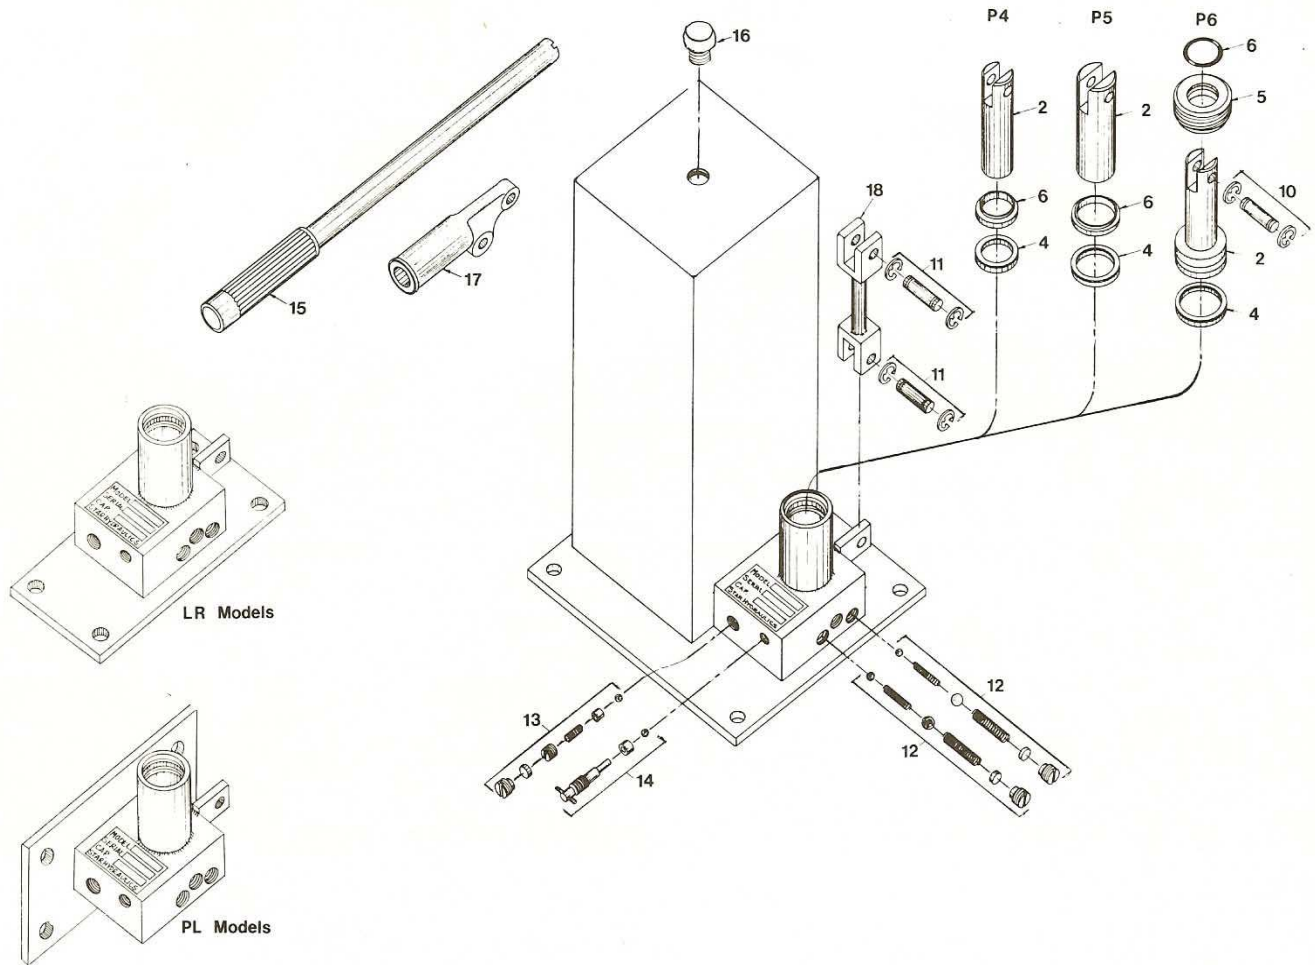

P SERIES

STAR Single Piston Screw Release Pumps
1 1/4" - 1 1/2" - 2" Diameters

These models can be:

- hand operated
- with or without reservoirs
- base or flange mounted
- made of stainless steel

Please give the following information when ordering parts:

- Part Number
- Part Name
- Model No. of Pump

	1-1/4" Piston	1-1/2" Piston	2" Piston
	MODELS: P4A P4A-LR P4A-PL P4A-LR-SS ++	MODELS: P5A P5A-LR P5A-PL	MODELS: P6A P6A-LR P6A-PL
	Part No.	Part No.	Part No.
2	P4A-RK P4-2	P5A-RK P5-2	P6A-RK CP15-2
4	* P4-4	* P5-4	* P6-4
5	---	---	CP15-7
6	* P4-6	* P5-6	* CP15-4
10	CP13-10RP	CP13-10RP	CP13-10RP
11	CP13-10RP	CP13-10RP	CP13-10RP
12	* P1-12RP	* P1-12RP	* P1-12RP
13	* P4-13RP	* P5-13RP	* P6-13RP
14	* P1-3RP	* P1-3RP	* P1-3RP
15	P1-5	P1-5	P1-5
16	P1-16	P1-16	P1-16
17	CP13-9	CP13-9	CP13-9
18	CP13-12	CP13-12	CP13-12
	* CP13-44	* CP13-44	* CP13-44