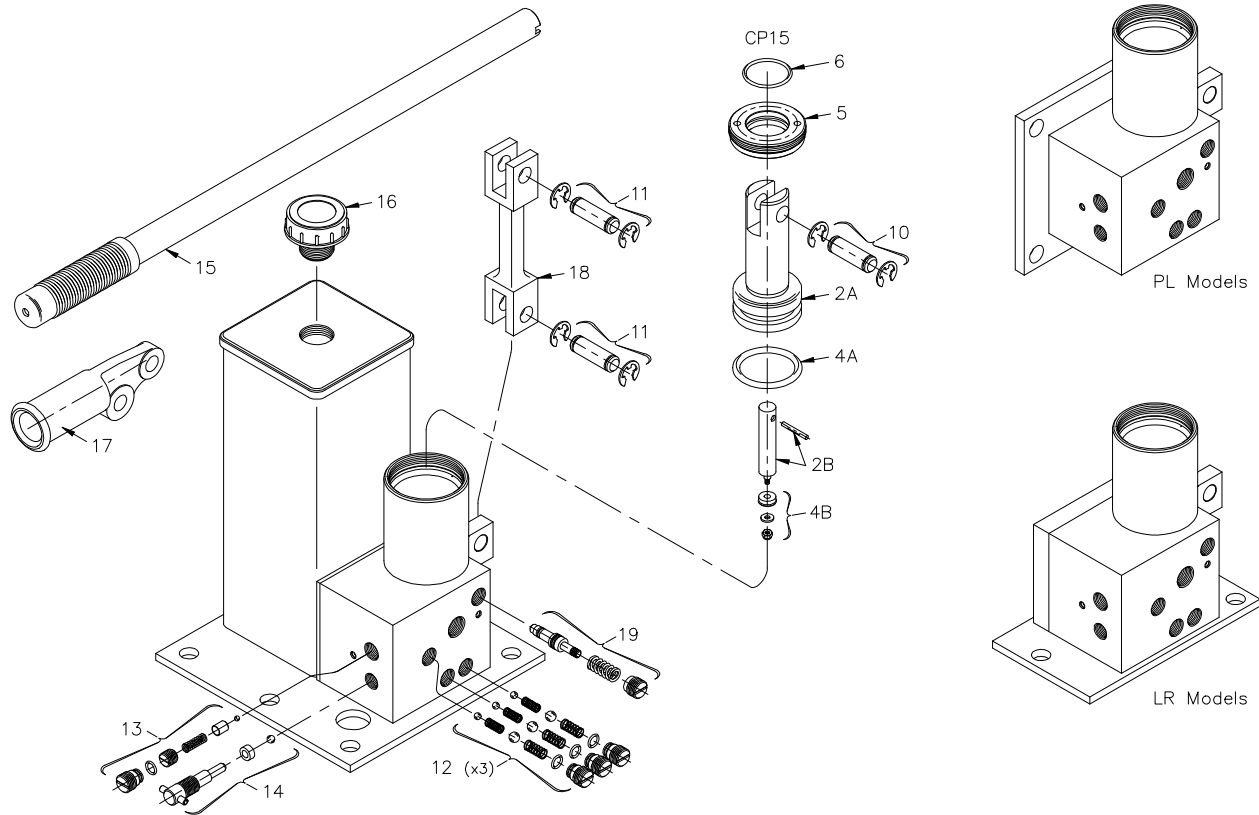

CP SERIES

STAR Hi-Lo Two Speed Screw Release Pumps 2", 1/2" Diameters

2" - 1/2" Piston

MODELS:
CPS15
CPS15-LR
CPS15-PL

These models can be:

- Hand operated
- With or without reservoir
- Base or flange mounted

Please give the following information when ordering parts:

- Part Number
- Part Name
- Model No. of Pump

ITEM	PART NAME	PART NO.
	Repair Kit (Includes items marked *)	CPS15-RK
2A	Large Pump Piston	CP15-2
2B	Small Pump Piston (Includes Pin)	CP13-4RP
4A	Large Pump Piston Packing	* P6-4
4B	Small Pump Piston Packing	* CP13-5RP
5	Pump Packing Nut	CP15-7
6	Pump Piston Wiper	* CP15-4
10	Piston Pin (Includes Rings)	CP13-10RP
11	Link Pin (Includes Rings) (2 Required)	CP13-10RP
12	Pump Valve (Complete) (3 Required)	* P1-12RP
13	Overload Valve (Complete)	* CP13-13RP
14	Release Valve (Complete)	* P1-3RP
15	Hand Pump Lever	P1-5
16	Breather / Filter	P1-16
17	Hand Pump Lever Socket	CP13-9
18	Pump Link	CP13-12
19	Relief Valve (Complete)	* CP13-25RP