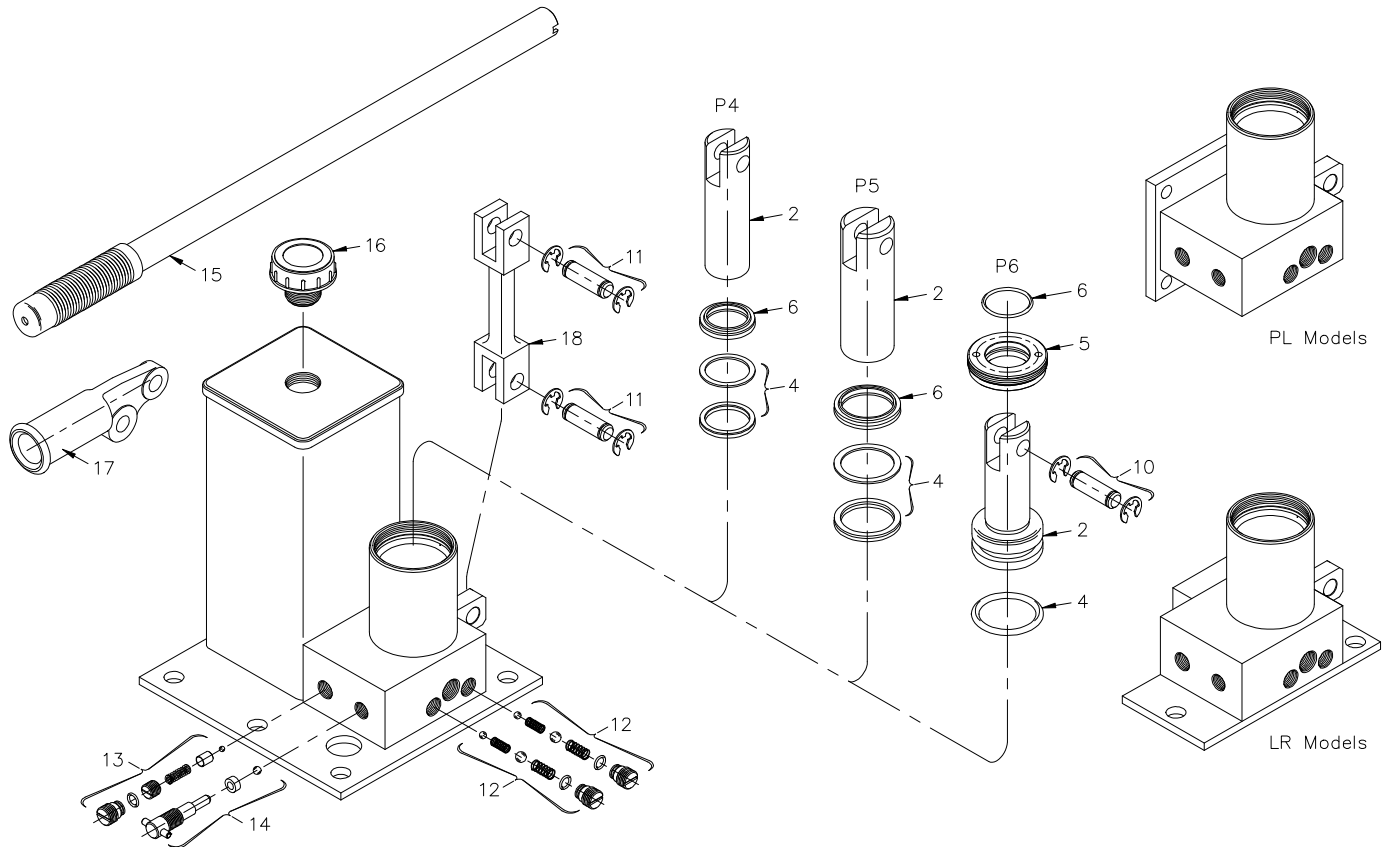

## STAR Single Piston Screw Release Pumps

Stainless Steel / Viton Seals

1 1/4" - 1 1/2" - 2" Diameters

These models can be:

- Hand operated
- With or without reservoir
- Base or flange mounted

Please give the following information when ordering parts:

- Part Number
- Part Name
- Model No. of Pump

1 1/4" Piston	1 1/2" Piston	2" Piston
<b>MODELS:</b> P4A-SS-V P4A-LR-SS-V P4A-PL-SS-V	<b>MODELS:</b> P5A-SS-V P5A-LR-SS-V P5A-PL-SS-V	<b>MODELS:</b> P6A-SS-V P6A-LR-SS-V P6A-PL-SS-V

ITEM	PART NAME	PART NO.	PART NO.	PART NO.
	Repair Kit (Includes items marked *) .....	P4A-RK-SS-V	P5A-RK-SS-V	P6A-RK-SS-V
2	Pump Piston .....	P4-2SS	P5-2SS	P6-2SS
4	Pump Piston Packing .....	* P4-4RP-V	* P5-4RP-V	* P6-4V
5	Pump Packing Nut .....	---	---	CP15-7
6	Pump Piston Wiper .....	* P4-6V	* P5-6V	* CP15-4V
10	Piston Pin (Includes Rings) .....	CP13-10RP-SS	CP14-10RP-SS	CP13-10RP-SS
11	Link Pin (Includes Rings) (2 Required) .....	CP13-10RP-SS	CP13-10RP-SS	CP13-10RP-SS
12	Pump Valve (Complete) (2 Required) .....	* P1-12RP-SS-V	* P1-12RP-SS-V	* P1-12RP-SS-V
13	Overload Valve (Complete) .....	* P4-13RP-SS-V	* P5-13RP-SS-V	* P5-13RP-SS-V
14	Release Valve (Complete) .....	* P1-3RP-SS-V	* P1-3RP-SS-V	* P1-3RP-SS-V
15	Hand Pump Lever .....	P1-5SS	P1-5SS	P1-5SS
16	Breather / Filter .....	P1-16	P1-16	P1-16
17	Hand Pump Lever Socket .....	CP13-9SS	CP13-9SS	CP13-9SS
18	Pump Link .....	CP13-12SS	CP13-12SS	CP13-12SS