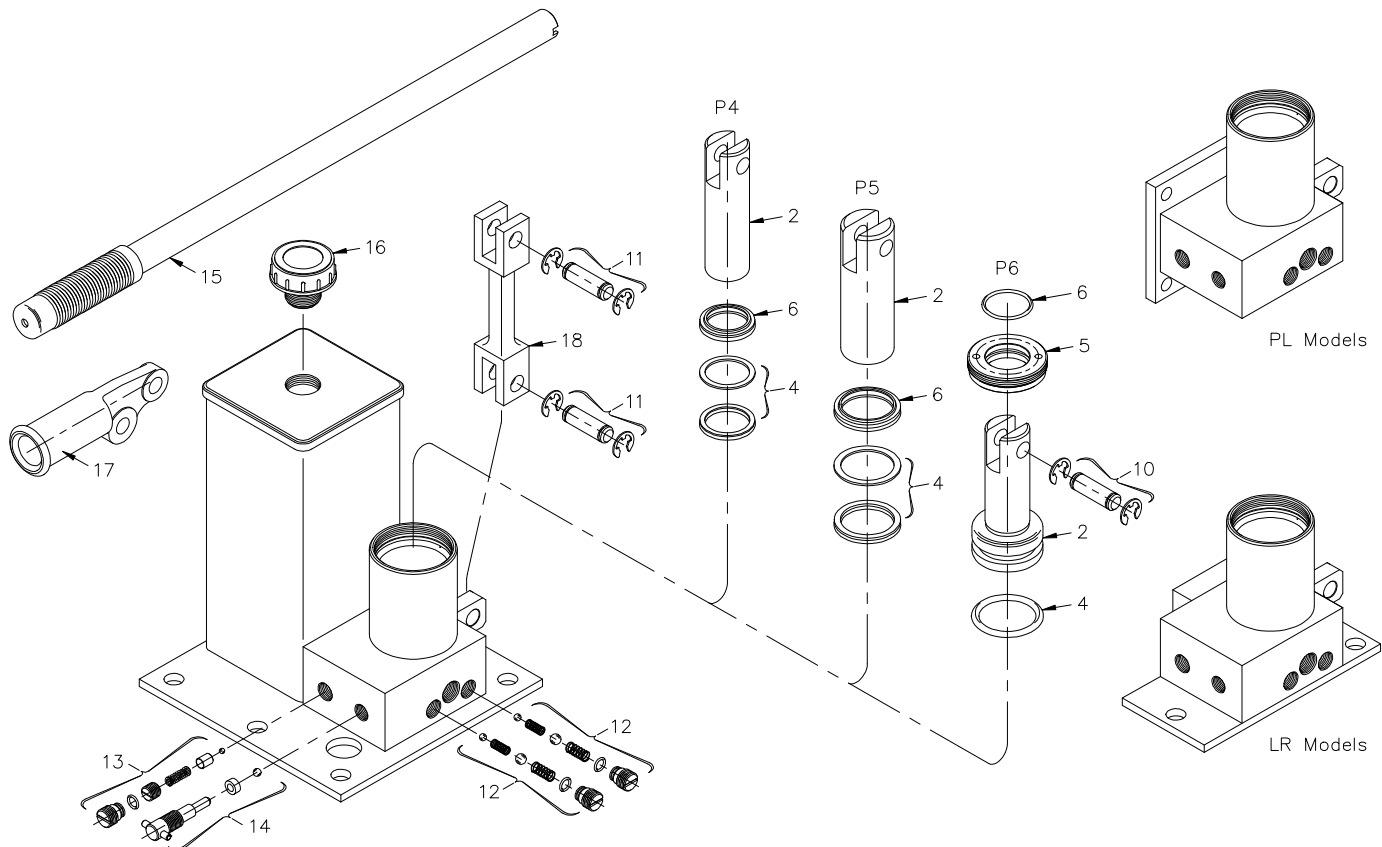

P SERIES

STAR Single Piston Screw Release Pumps

Stainless Steel / Viton Seals

1 1/4" - 1 1/2" - 2" Diameters

1 1/4" Piston	1 1/2" Piston	2" Piston
MODELS: P4A-SS-V P4A-LR-SS-V P4A-PL-SS-V	MODELS: P5A-SS-V P5A-LR-SS-V P5A-PL-SS-V	MODELS: P6A-SS-V P6A-LR-SS-V P6A-PL-SS-V

These models can be:

- Hand operated
- With or without reservoir
- Base or flange mounted

Please give the following information when ordering parts:

- Part Number
- Part Name
- Model No. of Pump

ITEM	PART NAME	PART NO.	PART NO.	PART NO.
	Repair Kit (Includes items marked *)	P4A-RK-SS-V	P5A-RK-SS-V	P6A-RK-SS-V
2	Pump Piston	P4-2SS	P5-2SS	P6-2SS
4	Pump Piston Packing	* P4-4RP-V	* P5-4RP-V	* P6-4V
5	Pump Packing Nut	---	---	CP15-7
6	Pump Piston Wiper	* P4-6V	* P5-6V	* CP15-4V
10	Piston Pin (Includes Rings)	CP13-10RP-SS	CP14-10RP-SS	CP13-10RP-SS
11	Link Pin (Includes Rings) (2 Required)	CP13-10RP-SS	CP13-10RP-SS	CP13-10RP-SS
12	Pump Valve (Complete) (2 Required)	* P1-12RP-SS-V	* P1-12RP-SS-V	* P1-12RP-SS-V
13	Overload Valve (Complete)	* P4-13RP-SS-V	* P5-13RP-SS-V	* P5-13RP-SS-V
14	Release Valve (Complete)	* P1-3RP-SS-V	* P1-3RP-SS-V	* P1-3RP-SS-V
15	Hand Pump Lever	P1-5SS	P1-5SS	P1-5SS
16	Breather / Filter	P1-16	P1-16	P1-16
17	Hand Pump Lever Socket	CP13-9SS	CP13-9SS	CP13-9SS
18	Pump Link	CP13-12SS	CP13-12SS	CP13-12SS