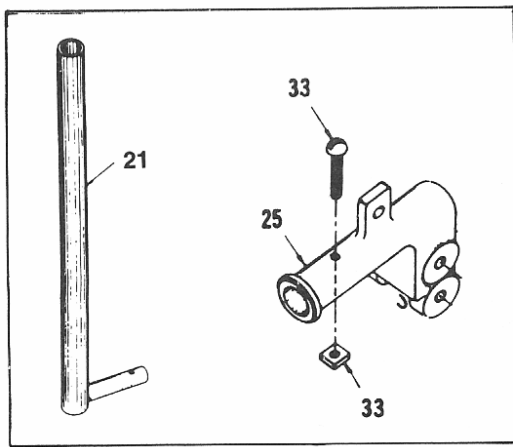

# STAR PARKING METER POST STRAIGHTENER MODEL—QH525

# STAR PARKING METER POST STRAIGHTENER MODEL-QH525

## PARTS LIST

Item No.	Part No.	Part Name
1-A	QH525-8-1	Ram Saddle (For 2" Post) & Clevis .....
1-B	QH525-8-2	Ram Saddle (For 2½" Post) & Clevis .....
2	QH525-6	Ram (Hard Chrome Plated) .....
3	CP13-10RP	Ram Yoke Pin (Incl. Rings) .....
4	QH525-14	Ram Yoke Drive Pin .....
5 (K)	HF500-4	Top Nut "O" Ring .....
6	QH525-4	Top Nut .....
7 (K)	HF500-32	Body "O" Ring (Order 2) .....
8	QH525-2	Reservoir Tube Assy. ....
9	HF500-5	Inside Cylinder Tube .....
10	HF500-8	Ram Cup Support Washer .....
11 (K)	HF500-8A	Ram Cup "O" Ring .....
12 (K)	HF500-7	Ram Cup .....
13	HF500-9	Ram Cup Washer .....
14	QH525-13	Ram Cup Nut .....
15	QH525-1J	Chain (Complete) .....
(* ) 16 (K)	HF500-50RP	Release Valve (Complete) .....
(* ) 17	QH525-1RP	Body Assem. (Incl. all internal parts (*) Designation) ..
(* ) 18 (K)	HF500-51RP	Pump Valve (Complete) .....
19	QH525-7	Ram Yoke .....
20	HF500-30	Filler Screw & Washer (Order 2) .....
21	Obsolete	Piston Lever Handle See #25 (Was QH525-9) .....
22	QH525-3	Handle Chain .....
23	QH525-10	Release Lever .....
24	HF500-22	Piston Lever Return Spring .....
25	Obsolete	Socket Order New Style QH525-43 plus 42, 40, 44 (Was QH 525-20) .....
(* ) 26 (K)	QH525-15RP	Release Plunger (Incl. Packing) .....
27 (K)	HF500-24RP	Release Lever Pin (Incl. Rings) .....
28 (K)	HF500-25RP	(2) Lever Socket Pin (Incl. rings) .....
(* ) 29 (K)	HF500-29 (+)	Pump Piston Clip .....
33	Obsolete	Piston Lever Handle Bolt & Nut (Was QH525-12) .....
36	QH525-53RP	Hydraulic Repair Kit with (K) Designation .....
(* ) 37 (K)	HF500-54RP	Pump Piston Assembly with (+) Designation (Ready to Install) .....
38	QH525-42RP	Pump Lever Pin (Incl. Ring) New Style (Order 2) .....
39	QH525-43	Socket New Style .....
40	QH525-44	Pump Lever New Style .....