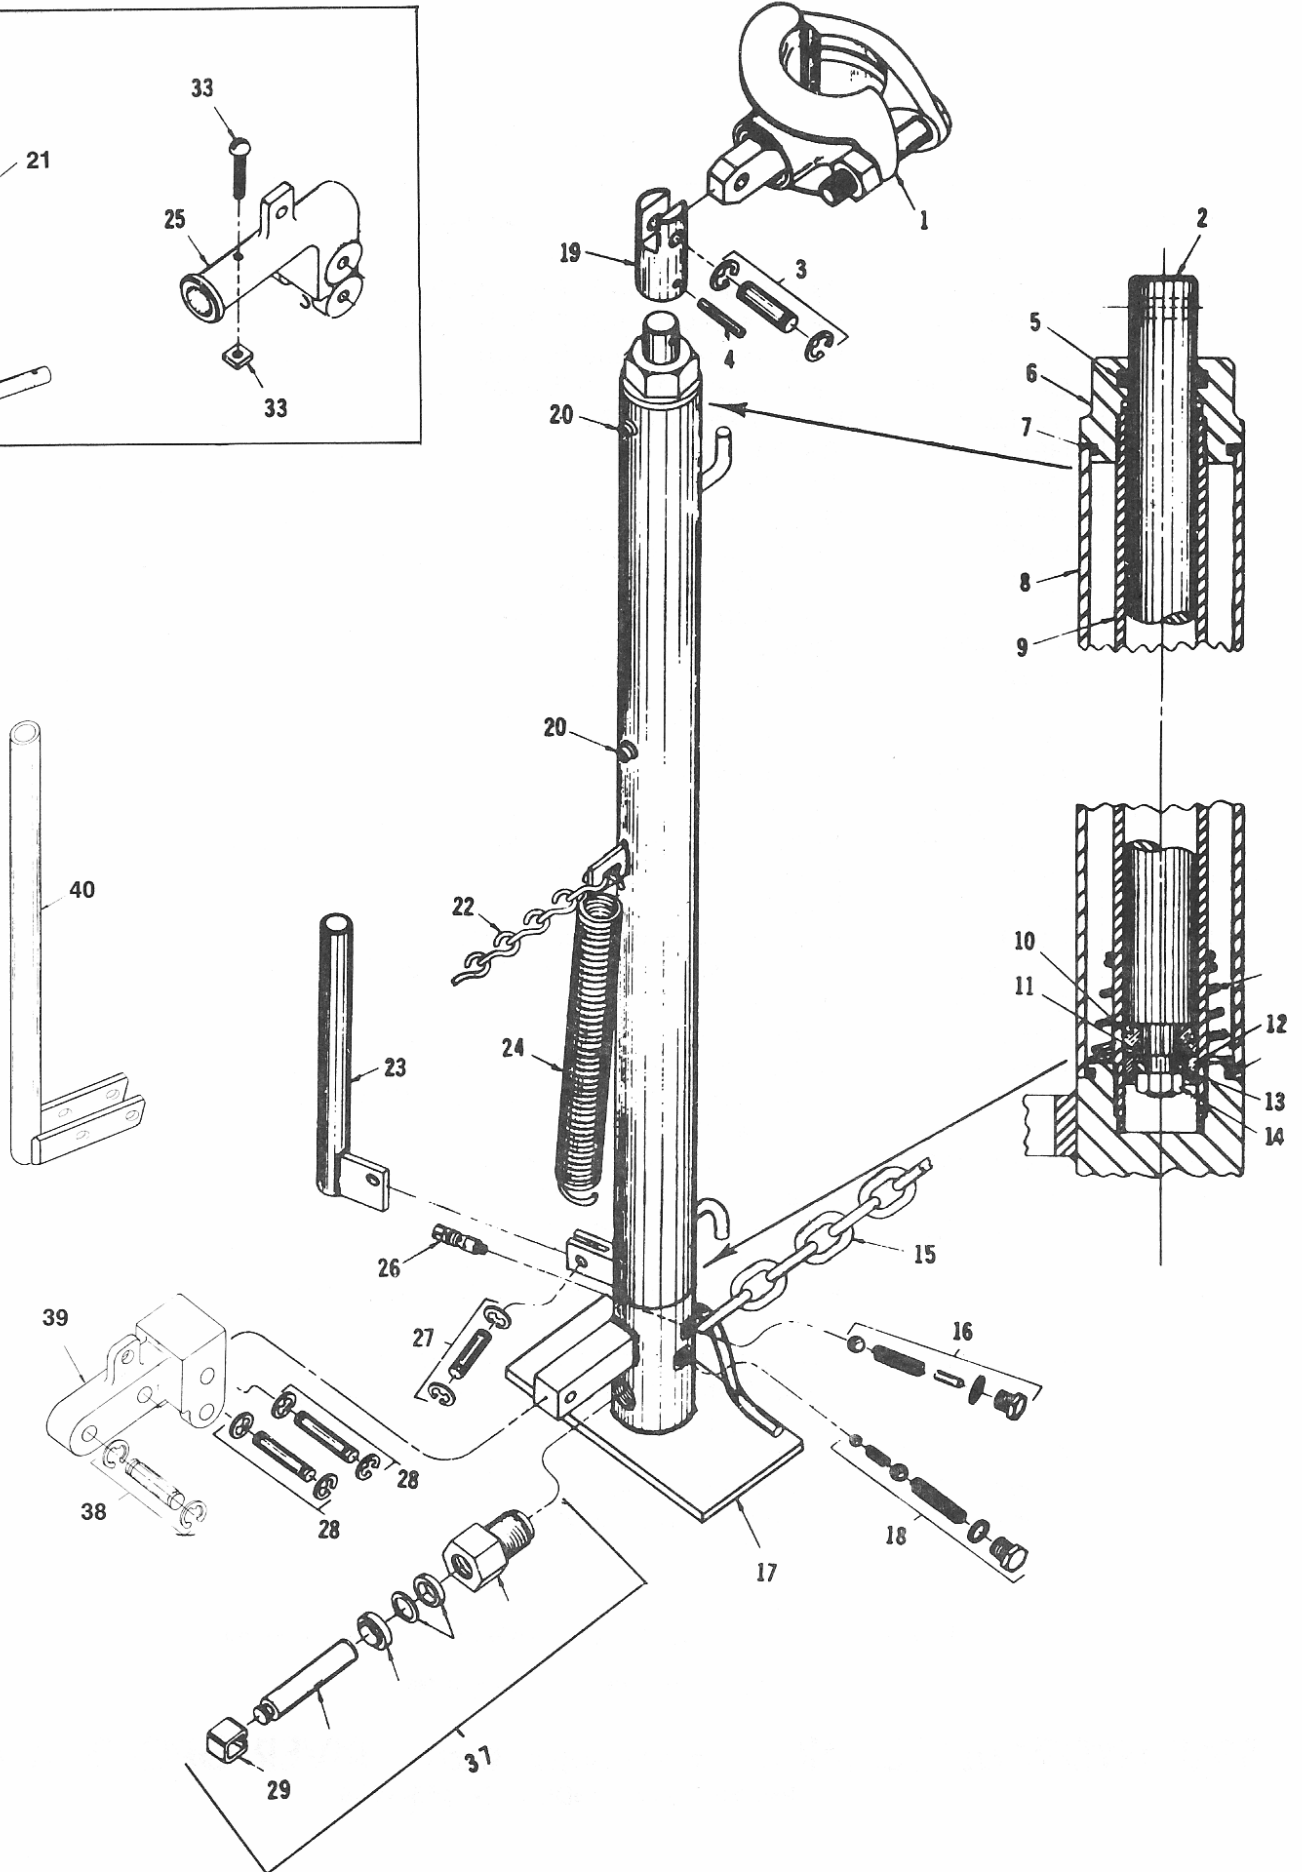

# STAR PARKING METER POST STRAIGHTENER MODEL—QH525

# STAR PARKING METER POST STRAIGHTENER MODEL-QH525

## PARTS LIST

Item No.	Part No.	Part Name
1-A	QH525-8-1	Ram Saddle (For 2" Post) & Clevis .....
1-B	QH525-8-2	Ram Saddle (For 2½" Post) & Clevis .....
2	QH525-6	Ram (Hard Chrome Plated) .....
3	CP13-10RP	Ram Yoke Pin (Incl. Rings) .....
4	QH525-14	Ram Yoke Drive Pin .....
5 (K)	HF500-4	Top Nut "O" Ring .....
6	QH525-4	Top Nut .....
7 (K)	HF500-32	Body "O" Ring (Order 2) .....
8	QH525-2	Reservoir Tube Assy. ....
9	HF500-5	Inside Cylinder Tube .....
10	HF500-8	Ram Cup Support Washer .....
11 (K)	HF500-8A	Ram Cup "O" Ring .....
12 (K)	HF500-7	Ram Cup .....
13	HF500-9	Ram Cup Washer .....
14	QH525-13	Ram Cup Nut .....
15	QH525-1J	Chain (Complete) .....
(* ) 16 (K)	HF500-50RP	Release Valve (Complete) .....
(* ) 17	QH525-1RP	Body Assem. (Incl. all internal parts (*) Designation) ..
(* ) 18 (K)	HF500-51RP	Pump Valve (Complete) .....
19	QH525-7	Ram Yoke .....
20	HF500-30	Filler Screw & Washer (Order 2) .....
21	Obsolete	Piston Lever Handle See #25 (Was QH525-9) .....
22	QH525-3	Handle Chain .....
23	QH525-10	Release Lever .....
24	HF500-22	Piston Lever Return Spring .....
25	Obsolete	Socket Order New Style QH525-43 plus 42, 40, 44 (Was QH 525-20) .....
(* ) 26 (K)	QH525-15RP	Release Plunger (Incl. Packing) .....
27 (K)	HF500-24RP	Release Lever Pin (Incl. Rings) .....
28 (K)	HF500-25RP	(2) Lever Socket Pin (Incl. rings) .....
(* ) 29 (K)	HF500-29 (+)	Pump Piston Clip .....
33	Obsolete	Piston Lever Handle Bolt & Nut (Was QH525-12) .....
36	QH525-53RP	Hydraulic Repair Kit with (K) Designation .....
(* ) 37 (K)	HF500-54RP	Pump Piston Assembly with (+) Designation (Ready to Install) .....
38	QH525-42RP	Pump Lever Pin (Incl. Ring) New Style (Order 2) .....
39	QH525-43	Socket New Style .....
40	QH525-44	Pump Lever New Style .....