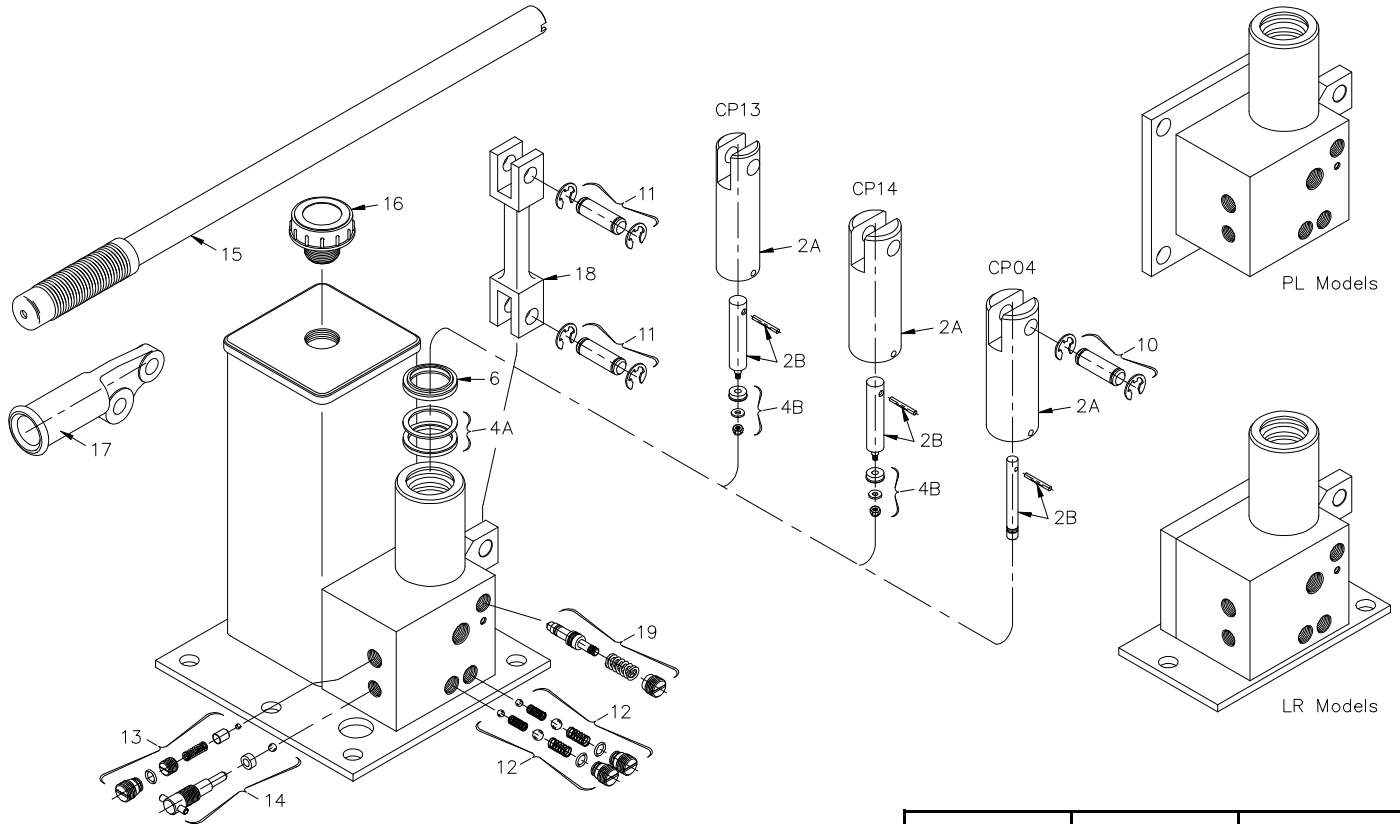

CP SERIES

STAR Hi-Lo Two Speed Screw Release Pumps

1 1/4", 1/2" - 1 1/2", 1/2" - 1 1/2", 5/16" Diameters

1 1/4" - 1/2" Piston	1 1/2" - 1/2" Piston	1 1/2" - 5/16" Piston
MODELS: CPS13 CPS13-LR CPS13-PL	MODELS: CPS14 CPS14-LR CPS14-PL	MODELS: CPS04 CPS04-LR CPS04-PL

These models can be:

- Hand operated
- With or without reservoir
- Base or flange mounted

Please give the following information when ordering parts:

- Part Number
- Part Name
- Model No. of Pump

ITEM	PART NAME	PART NO.	PART No.	PART No.
	Repair Kit (Includes items marked *)	CPS13-RK	CPS14-RK	CPS04-RK
2A	Large Pump Piston	CP13-2	CP14-2	CP14-2
2B	Small Pump Piston (Includes Pin)	CP13-4RP	CP13-4RP	* CP04-4RP
4A	Large Pump Piston Packing	* P4-4RP	* P5-4RP	* P5-4RP
4B	Small Pump Piston Packing	* CP13-5RP	* CP13-5RP	++
6	Pump Piston Wiper	* P4-6	* P5-6	* P5-6
10	Piston Pin (Includes Rings)	CP13-10RP	CP14-10RP	CP14-10RP
11	Link Pin (Includes Rings) (2 Required)	CP13-10RP	CP13-10RP	CP13-10RP
12	Pump Valve (Complete) (2 Required)	* P1-12RP	* P1-12RP	* P1-12RP
13	Overload Valve (Complete)	* CP13-13RP	* CP13-13RP	* CP13-13RP
14	Release Valve (Complete)	* P1-3RP	* P1-3RP	* P1-3RP
15	Hand Pump Lever	P1-5	P1-5	P1-5
16	Breather / Filter	P1-16	P1-16	P1-16
17	Hand Pump Lever Socket	CP13-9	CP13-9	CP13-9
18	Pump Link	CP13-12	CP13-12	CP13-12
19	Relief Valve (Complete)	* CP13-25RP	* CP13-25RP	* CP13-25RP

++ Included in Item 2B (Part No. CP04-4RP)