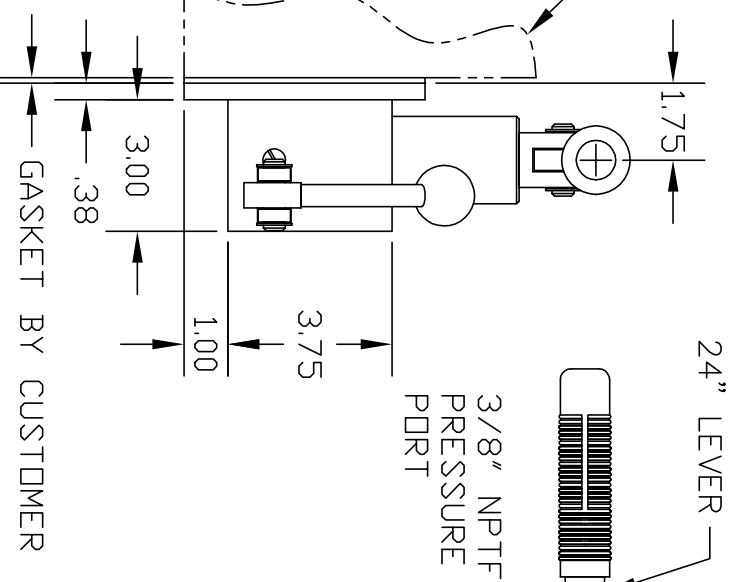

Star Hydraulics, LLC
 Two Speed, Hand Pump
 Flange Mount, without
 Reservoir.
 Model CP04-PL

RESERVOIR & GASKET DETAIL