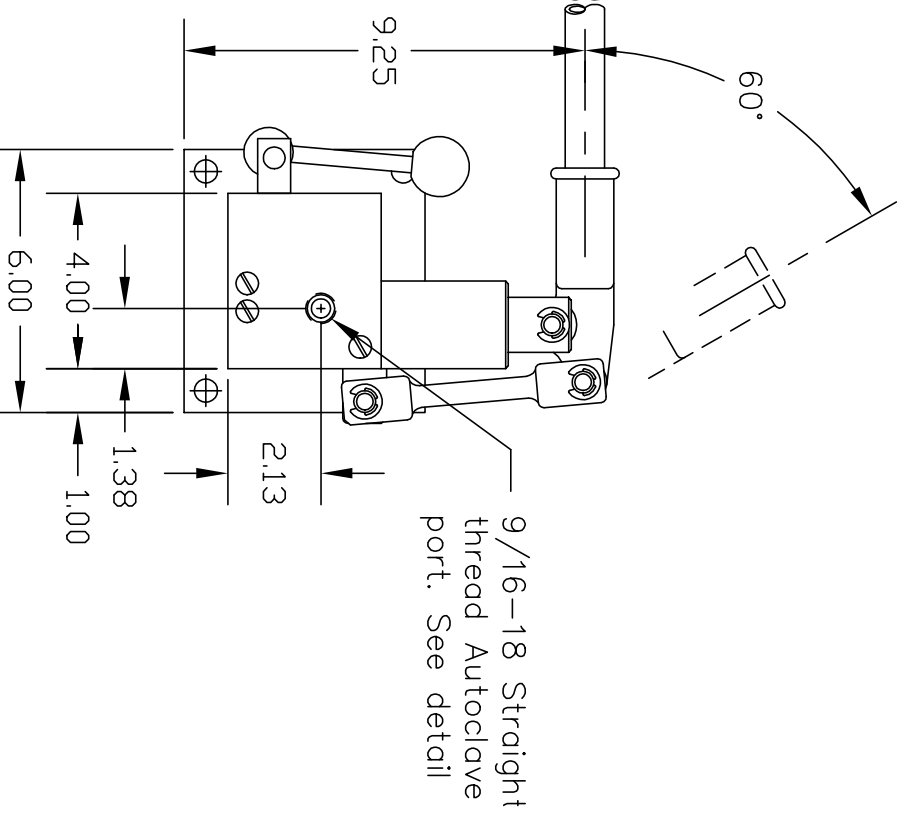

Star Hydraulics, LLC
 Two Speed, Hand Pump
 Flange Mount, without
 Reservoir.
 Model CP04-PL

RESERVOIR & GASKET DETAIL