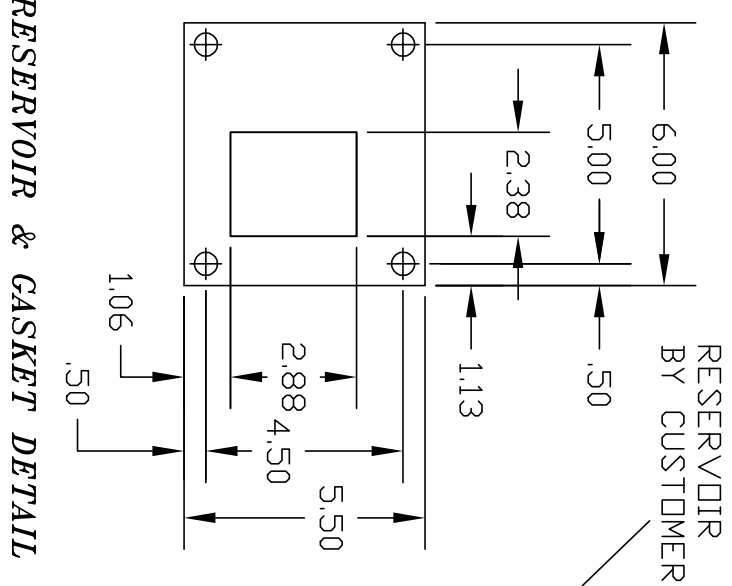

Star Hydraulics, LLC
 Two Speed, Hand Pump
 Flange Mount, without
 Reservoir.
 Model CP04-PL

RESERVOIR & GASKET DETAIL