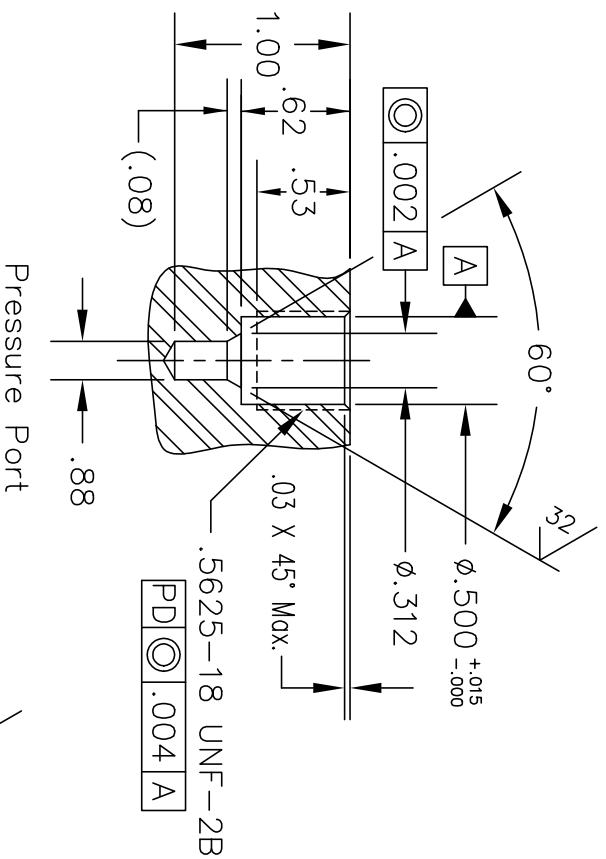

Star Hydraulics, LLC
 Two Speed, Hand Pump
 Flange Mount, without
 Reservoir.
 Model CP04-PL

RESERVOIR & GASKET DETAIL