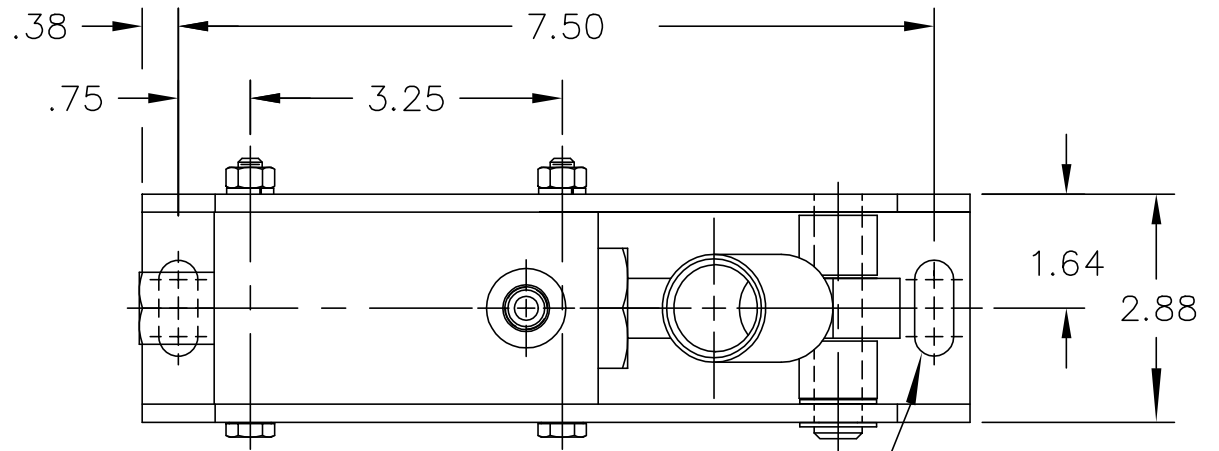

Star Hydraulics, LLC
Double Acting Hand Pump
No Release or Overload Valve
No Reservoir
Model PDA4

INTAKE PORT
No. 6 SAE O-RING PORT
(.5625-18 UNF-2B)

MOUNTING HOLES (2)
.41 x 1.00 LG. SLOT

OUTLET PORT
No. 6 SAE O-RING PORT
(.5625-18 UNF-2B)