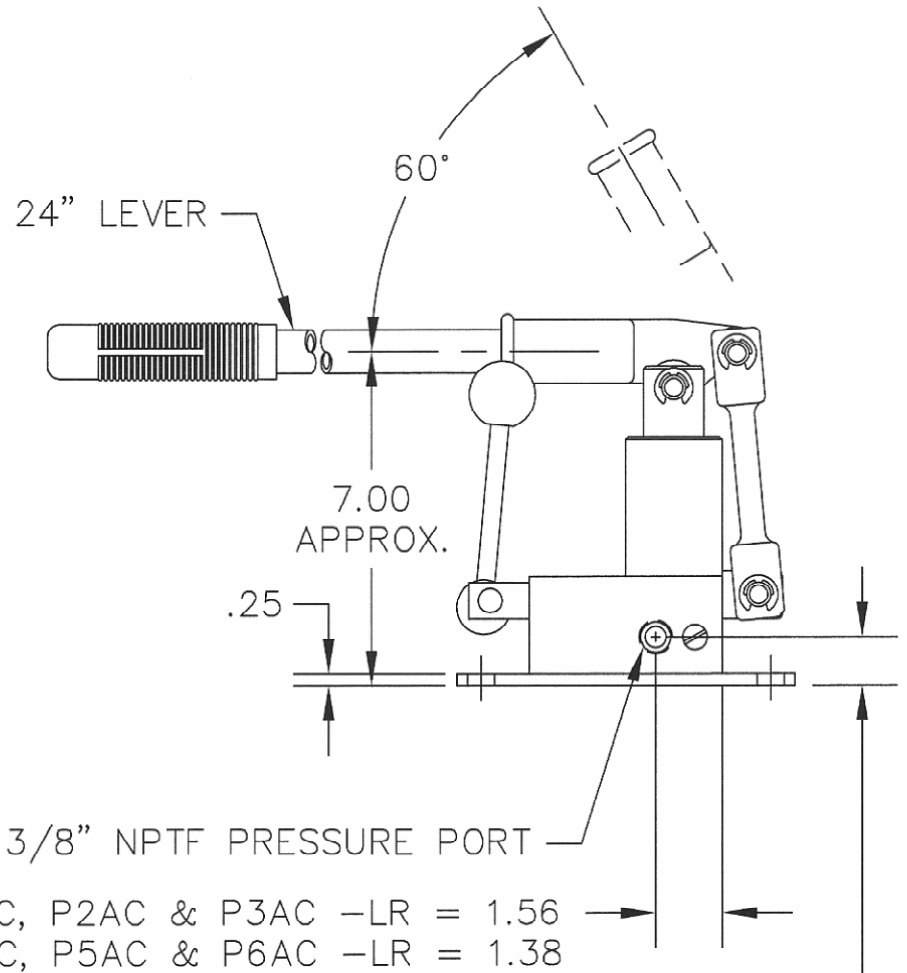

TOP VIEW
ROATATE 90° CCW

Star Hydraulics, Inc.
PAC-LR Series hand pump
without reservoir

P1AC, P2AC & P3AC -LR = .69
P4AC, P5AC & P6AC -LR = .75