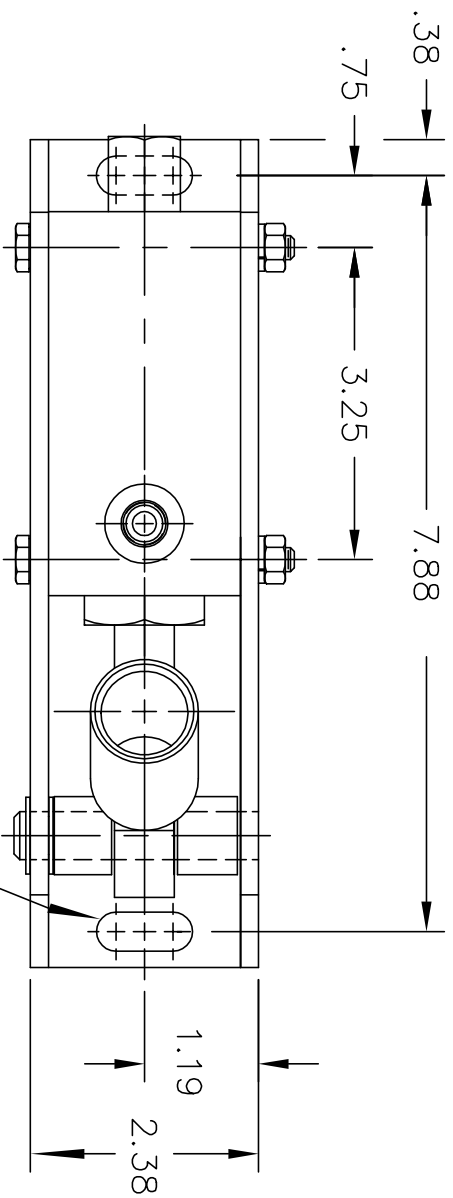

Star Hydraulics, LLC
 Double Acting Hand Pump
 No Release or Overload Valve
 No Reservoir
 Model PDA3

INTAKE PORT
 No. 6 SAE O-RING PORT
 (.5625-18 UNF-2B)

OUTLET PORT
 No. 4 SAE O-RING PORT
 (.4375-20 UNF-2B)