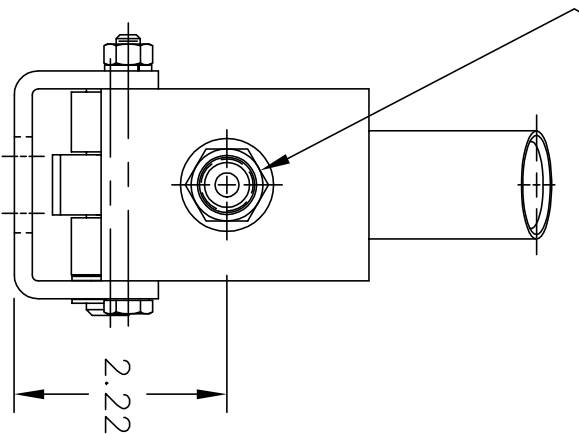

Star Hydraulics, LLC
 Double Acting Hand Pump
 No Release or Overload Valve
 No Reservoir
 Model PDA3

INTAKE PORT
 No. 6 SAE O-RING PORT
 (.5625-18 UNF-2B)

OUTLET PORT
 No. 4 SAE O-RING PORT
 (.4375-20 UNF-2B)